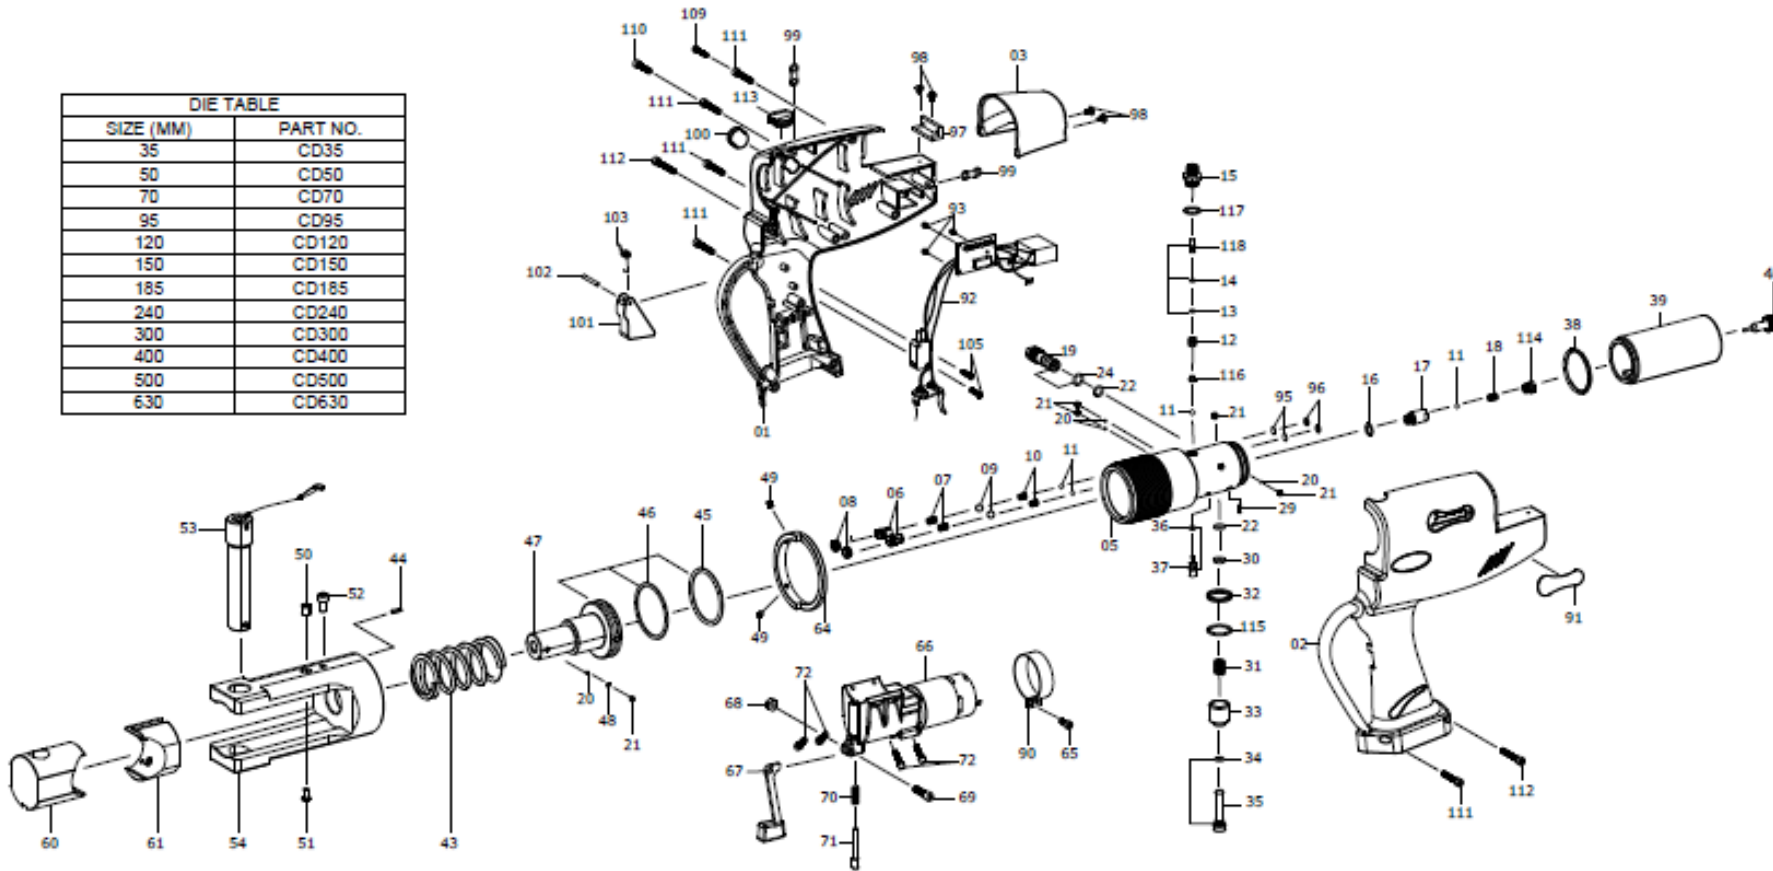

REVISION NO

1	
2	
3	
4	
5	
6	
7	
8	
9	
10	
11	
12	
13	
14	
15	
16	
17	
18	
19	
20	

DIE TABLE	
SIZE (MM)	PART NO.
35	CD35
50	CD50
70	CD70
95	CD95
120	CD120
150	CD150
185	CD185
240	CD240
300	CD300
400	CD400
500	CD500
630	CD630

NOTE: ITEMS MARKED "X" SUPPLIED IN KIT BC63TP1-K ONLY

IMPORTANT

WHEN ORDERING SPARES YOU MUST STATE THE FULL PART NUMBER AND THE PRODUCT SERIAL NUMBER – FROM THE LABEL. TO PROTECT YOUR WARRANTY ALWAYS USE GENUINE HI-FORCE PARTS.

ITEM NO.	PART NO.	DESCRIPTION	QTY
01	BC30-01	Left Housing	1
02	BC30-02	Right Housing	1
03	BC30-03	Oil Reservoir Cap	1
05	BC63-05	Pump Body	1
06	BC30-06	Screw	2
07	BC30-07	Spring	2
08	BC30-08	Screw	2
09	X	Steel Ball	2
10	BC30-10	Spring	2
11	X	Steel Ball	5
12	BC30-12	Spring	1
13	X	O-Ring	1
14	X	Back-up Ring	1
15	BC30-15	Gauge coupler	1
16	X	Washer	1
17	BC30-17	By-Pass Cartridge	1
18	BC30-18	By-Pass Cartridge Spring	1
19	X	By-Pass Cartridge Set	1
20	BC30-20	Steel Ball	4
21	BC30-21	Screw	4
22	X	O-Ring	2
24	X	O-Ring	1
29	BC30-29	Pin	1
30	X	Back-up Ring	1
31	BC30-31	Piston Spring	1
32	X	Ring	1
33	BC30-33	Piston	1
34	X	O-Ring	1
35	BC30-35	Piston	1
36	X	O-Ring	1
37	BC30-37	Release Stem	1
38	X	O-Ring	1
39	BC30-39	Oil Reservoir	1
40	BC30-40	Plug	1
43	SC60-10	Ram Spring	1
44	SC60-09	Axis	1
45	X	O-Ring	1
46	X	Back-up Ring	1
47	SC60-11	Ram	1
48	SC60-13	Spring	1