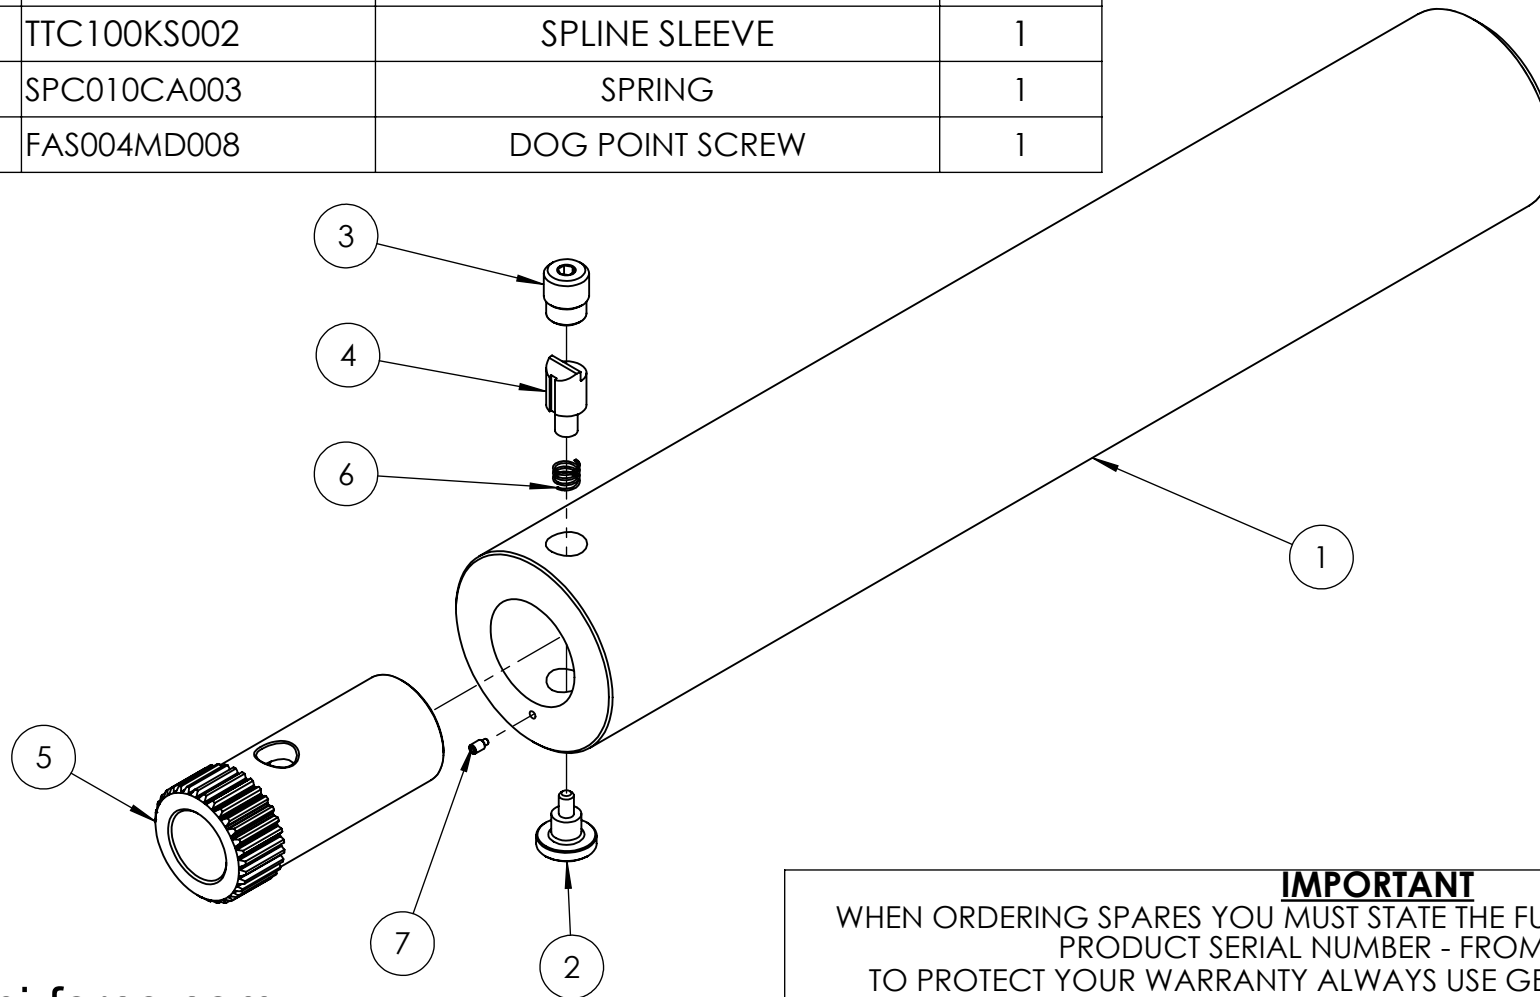

ITEM NO.	PART NUMBER	DESCRIPTION	QTY.
1	TTC100QA021	REACTION TUBE	1
2	HLC006PM001	HANDLE	1
3	TTC150AS001	PLUG	1
4	TTC100JS002	LATCH PIN	1
5	TTC100KS002	SPLINE SLEEVE	1
6	SPC010CA003	SPRING	1
7	FAS004MD008	DOG POINT SCREW	1

**IMPORTANT**

WHEN ORDERING SPARES YOU MUST STATE THE FULL PART NUMBER AND THE PRODUCT SERIAL NUMBER - FROM THE LABEL TO PROTECT YOUR WARRANTY ALWAYS USE GENUINE HI-FORCE PARTS.