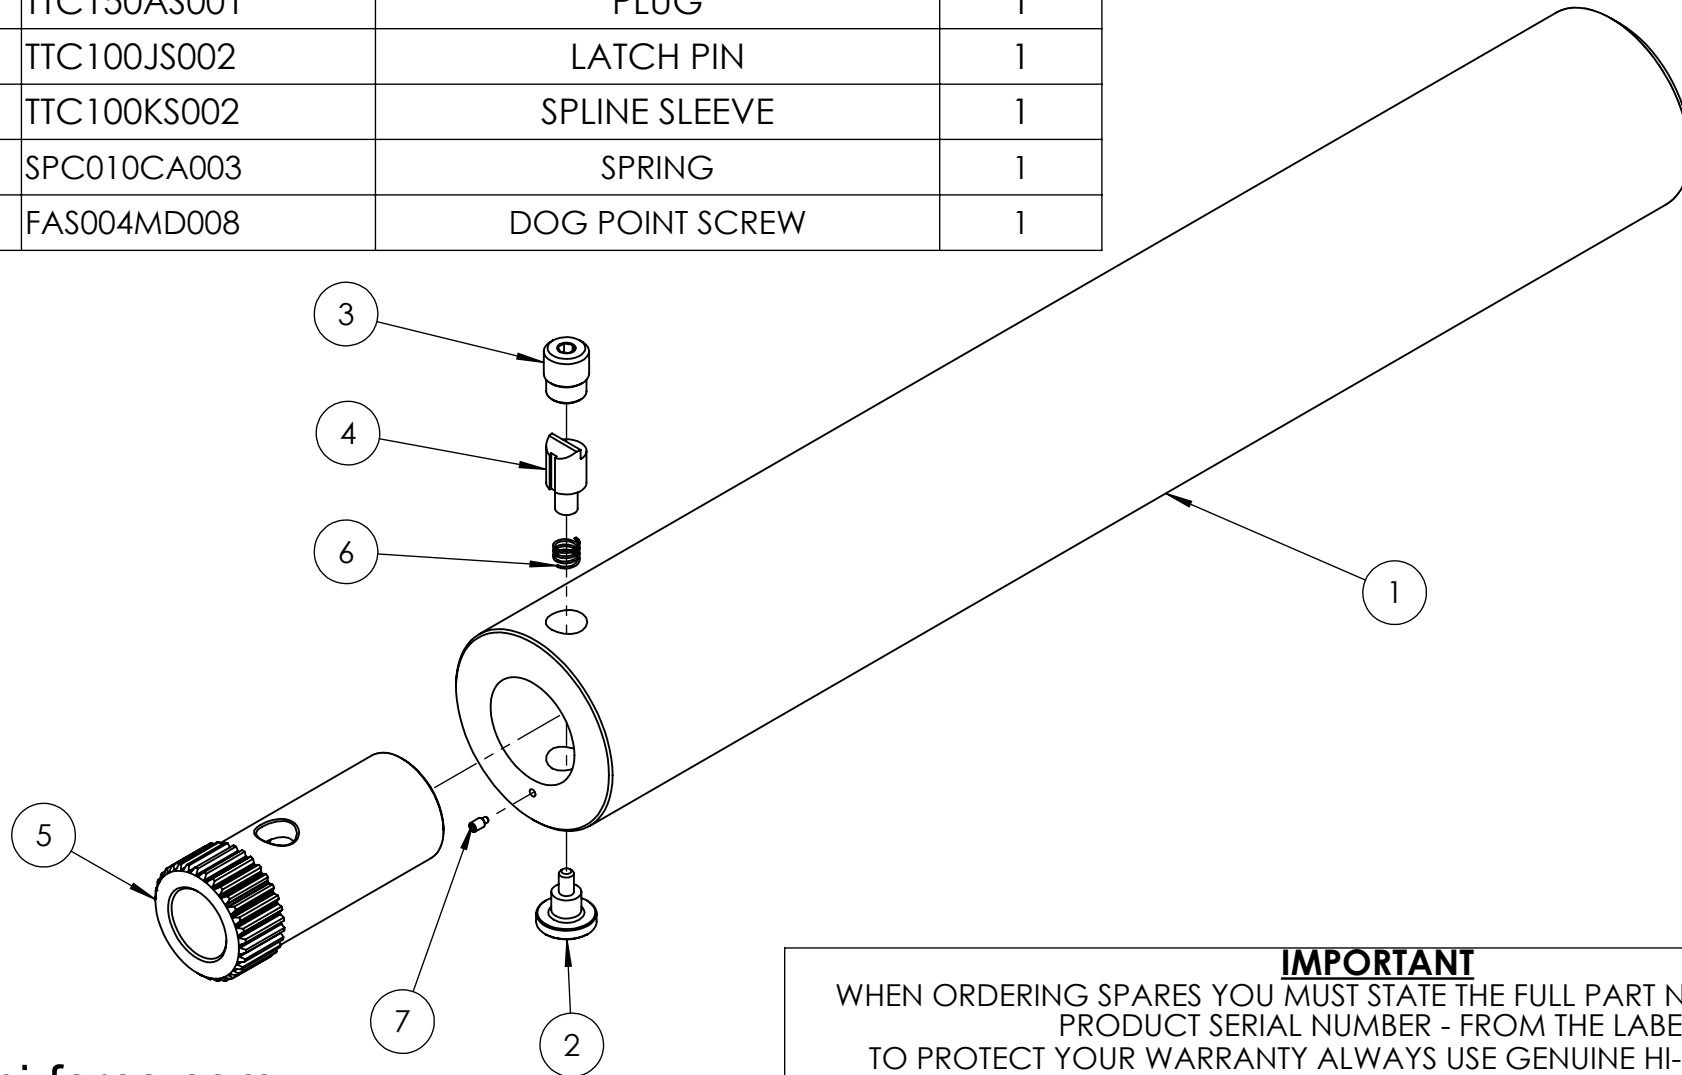

ITEM NO.	PART NUMBER	DESCRIPTION	QTY.
1	TTC100QA024	REACTION TUBE	1
2	HLC006PM001	HANDLE	1
3	TTC150AS001	PLUG	1
4	TTC100JS002	LATCH PIN	1
5	TTC100KS002	SPLINE SLEEVE	1
6	SPC010CA003	SPRING	1
7	FAS004MD008	DOG POINT SCREW	1

2
3
4
5
6
7
8
9
10
11
12
13
14
15
16
17
18
19
20

IMPORTANT
WHEN ORDERING SPARES YOU MUST STATE THE FULL PART NUMBER AND THE
PRODUCT SERIAL NUMBER - FROM THE LABEL
TO PROTECT YOUR WARRANTY ALWAYS USE GENUINE HI-FORCE PARTS.