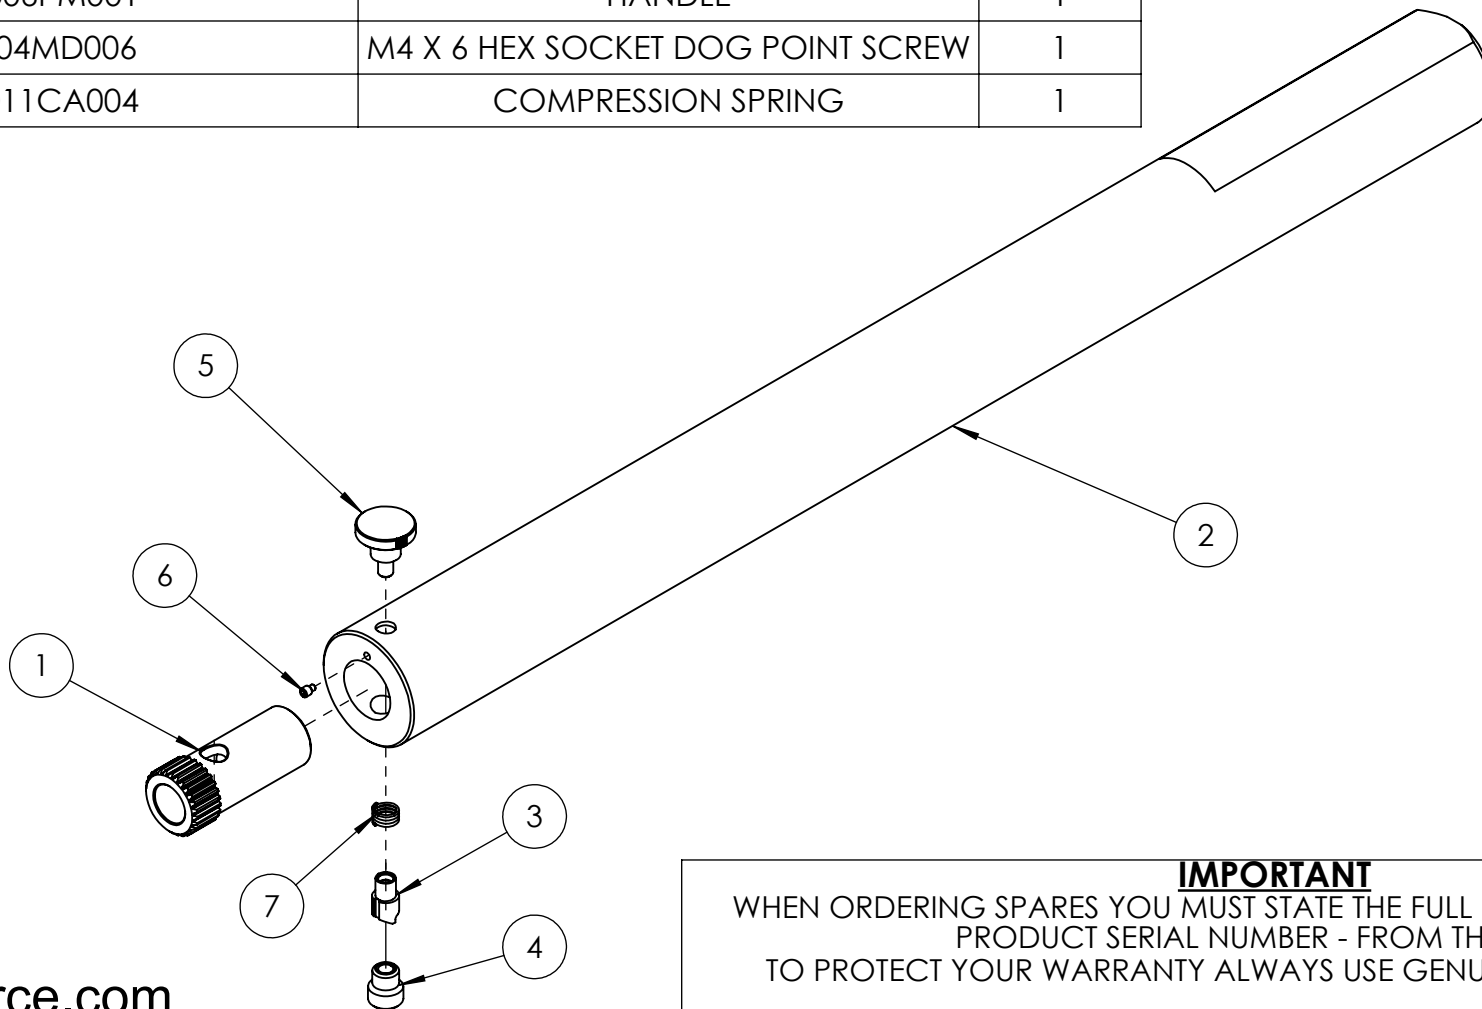

ITEM NO.	PART NUMBER	DESCRIPTION	QTY.
1	TTC017KS002	SPLINE SLEEVE	1
2	TTC017QA024	REACTION TUBE	1
3	TTC017JS004	LATCH PIN	1
4	TTC017AS002	PLUG	1
5	HLC006PM001	HANDLE	1
6	FAS004MD006	M4 X 6 HEX SOCKET DOG POINT SCREW	1
7	SPC011CA004	COMPRESSION SPRING	1

IMPORTANT
WHEN ORDERING SPARES YOU MUST STATE THE FULL PART NUMBER AND THE
PRODUCT SERIAL NUMBER - FROM THE LABEL
TO PROTECT YOUR WARRANTY ALWAYS USE GENUINE HI-FORCE PARTS.

2
3
4
5
6
7
8
9
10
11
12
13
14
15
16
17
18
19
20