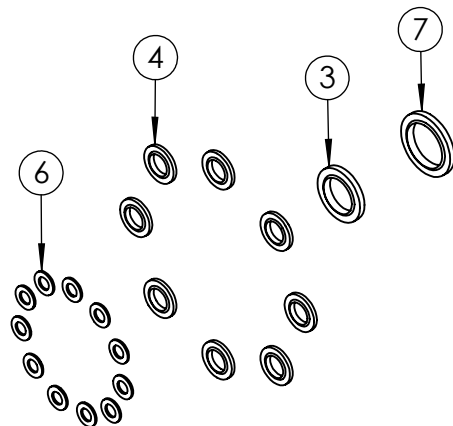

ITEM NO.	PART NUMBER	DESCRIPTION	QTY.
1	SEC001KT010	GASKET	1
2	SEC002KT014	PUMP GASKET	1
3	WAC007HD000	1/4" BSP SELF CENTERING BONDED WASHER	1
4	WAC008KD000	DOWTY WASHER	8
5	SEC003KT009	TANK GASKET	1
6	WAC005EC001	M5 X 9 X 1.0 COPPER SEALING WASHER	11
7	WAC010HD000	3/8" BSP DOWTY WASHER	1

REVISION

1	6294
2	
3	
4	
5	
6	
7	
8	
9	
10	
11	
12	
13	
14	
15	
16	
17	
18	
19	
20	

IMPORTANT

WHEN ORDERING SPARES YOU MUST STATE THE FULL PART NUMBER AND THE PRODUCT SERIAL NUMBER - FROM THE LABEL TO PROTECT YOUR WARRANTY ALWAYS USE GENUINE HI-FORCE PARTS.