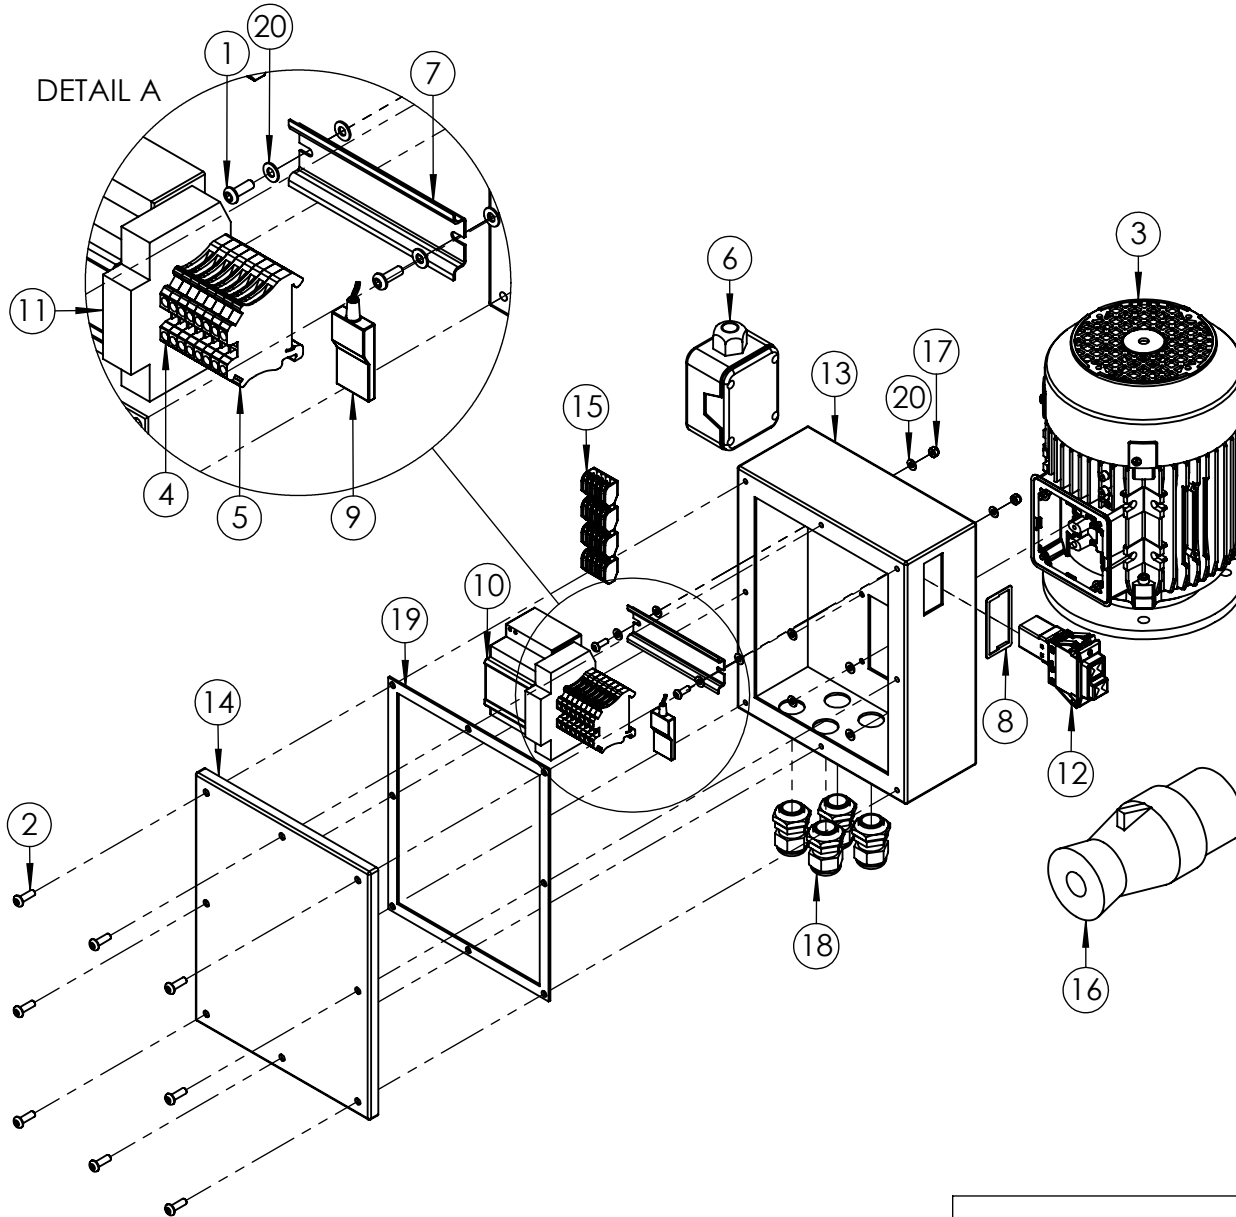

ITEM NO.	PART NUMBER	DESCRIPTION	QTY.	SPARE PARTS	SERVICE PARTS	REVISION
32	TAC000PP001	RETURN PIPE	2			1 5601
33	TAC005AR002	TANK	1			2 6294
34	TAC005BR005	TANK LID	1			3
35	TAC005CS002	WELDED ROLL FRAME	1			4
36	VFC000CD005	2/2 VALVE	1			5
37	VFC000CD008	4/2 VALVE	1			6
38	VFC010RD016	MANIFOLD BLOCK	1			7
39	VRA700AF002	RELIEF VALVE	1			8
40	VRC700ZE002	ADJUSTABLE RELIEF VALVE	1			9
41	WAC005EC001	M5 X 9 X 1.0 COPPER SEALING WASHER	11	x	✓	10
42	WAC008AB000	M8 PLAIN WASHER	12			11
43	WAC008BB000	M8 ZINC PLATED SPRING WASHER	4			12
44	WAC008KD000	DOWTY WASHER	8	x	✓	13
45	WAC008RH001	M8 SADDLE WASHER FOR 16MM TUBE	4			14
46	WAC010HD000	3/8" BSP DOWTY WASHER	1	x	✓	15
47	FPC010GR001	3/8 BSP MALE X 1/4 BSP FEMALE SWIVEL ADAPTOR	1			16
48	SS60X60	SAFETY STICKER 100 X 100 mm	1			17
*	BPC020SP002	FILLER PLUG	1			18
						19
						20

**NOTE:**

- ALL PARTS ARE AVAILABLE TO BE ORDERED AS SPARE PARTS (UNLESS MARKED WITH **x**).

- ALL PARTS MARKED WITH ✓ ARE **ONLY** AVAILABLE AS SERVICEABLE PARTS, FOUND IN: **HTWP2141-2TP1-K: SERVICE KIT** (REFER TO HTWP2141-2TP1-K: SERVICE KIT EVD FOR FULL PARTS LIST).

ITEM NO.	PART NUMBER	DESCRIPTION	QTY.	SPARE PARTS	REVISION
1	BLC004-H012	M4 x 12mm HEX SOCKET BUTTON HEAD SCREW	2		1 6294
2	BLC005HH016	M5 x 16 BUTTON HEAD SCREW	8		2
3	EM220-0.75-4HLAF	MOTOR WITH BOX REMOVED	1		3
4	EMC000NZ001	TERMINAL BLOCK	7		4
5	EMC000NZ002	EARTH TERMINAL BLOCK	1		5
6	EMC000VZ003	PENDANT	1		6
7	EMC000XZ001	DIN RAIL	1		7
8	EMC000XZ002	CIRCUIT BREAKER SPACER	1		8
9	EMC024CA001	DELAY TIMER	1		9
10	EMC024TB001	POWER SUPPLY 24 V DC	1		10
11	EMC240DZ001	HOUR TIMER	1		11
12	EMC240UD002	CIRCUIT BREAKER 240V 8A	1		12
13	EMC240EZ001	ENCLOSURE BOX	1		13
14	EMC240EZ002	ENCLOSURE LID	1		14
15	EMC400NG001	5-WAY LEVER CONNECTOR	4		15
16	MCC240EP002	240V 16 Amp PLUG	1		16
17	NUC004VC000	NUT	2		17
18	NUC020LS002	GLAND 6-12MM	4		18
19	SEC002KT015	ENCLOSURE GASKET	1		19
20	WAC004FS000	NYLON WASHER	10		20