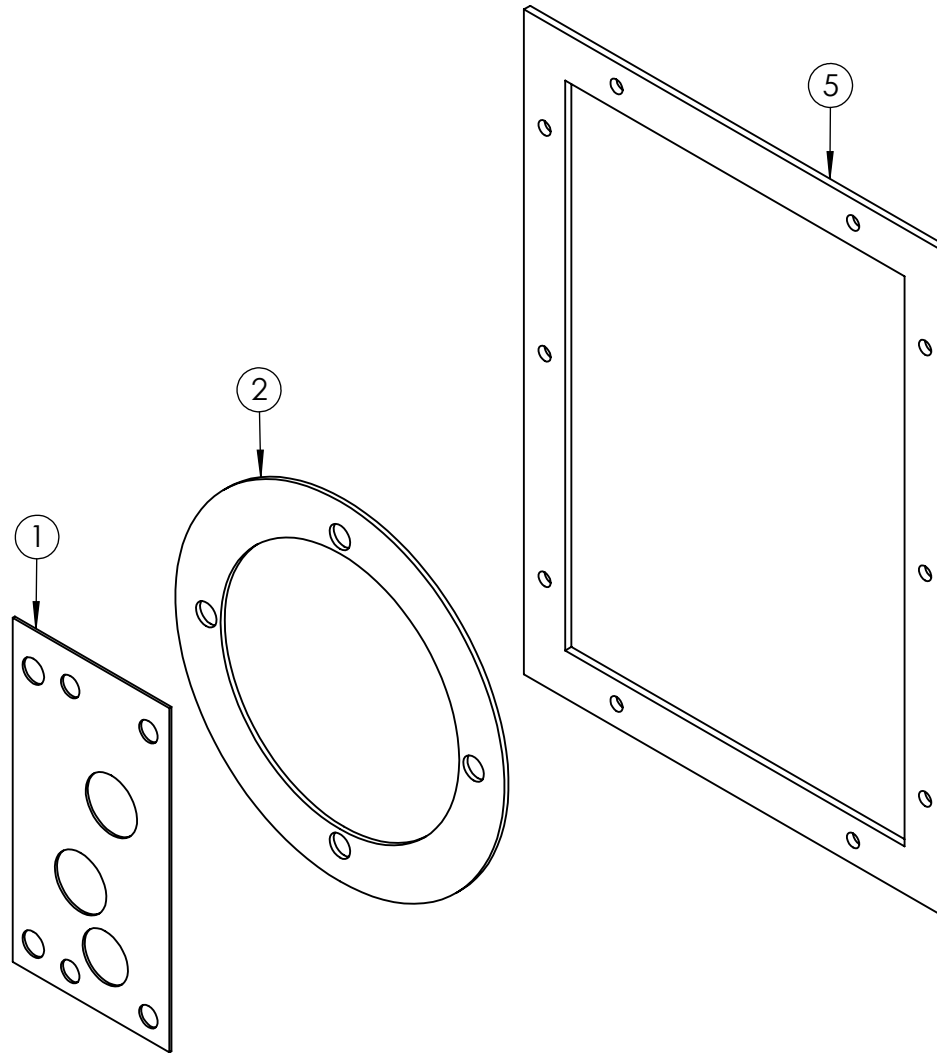

ITEM NO.	PART NUMBER	DESCRIPTION	QTY.
1	SEC001KT010	GASKET	1
2	SEC002KT014	PUMP GASKET	1
3	WAC007HD000	1/4" BSP SELF CENTERING BONDED WASHER	1
4	WAC008KD000	DOWTY WASHER	8
5	SEC003KT009	TANK GASKET	1
6	WAC005EC001	M5 X 9 X 1.0 COPPER SEALING WASHER	11
7	WAC010HD000	3/8" BSP DOWTY WASHER	1

REVISION

1	6294
2	
3	
4	
5	
6	
7	
8	
9	
10	
11	
12	
13	
14	
15	
16	
17	
18	
19	
20	

IMPORTANT

WHEN ORDERING SPARES YOU MUST STATE THE FULL PART NUMBER AND THE PRODUCT SERIAL NUMBER - FROM THE LABEL TO PROTECT YOUR WARRANTY ALWAYS USE GENUINE HI-FORCE PARTS.