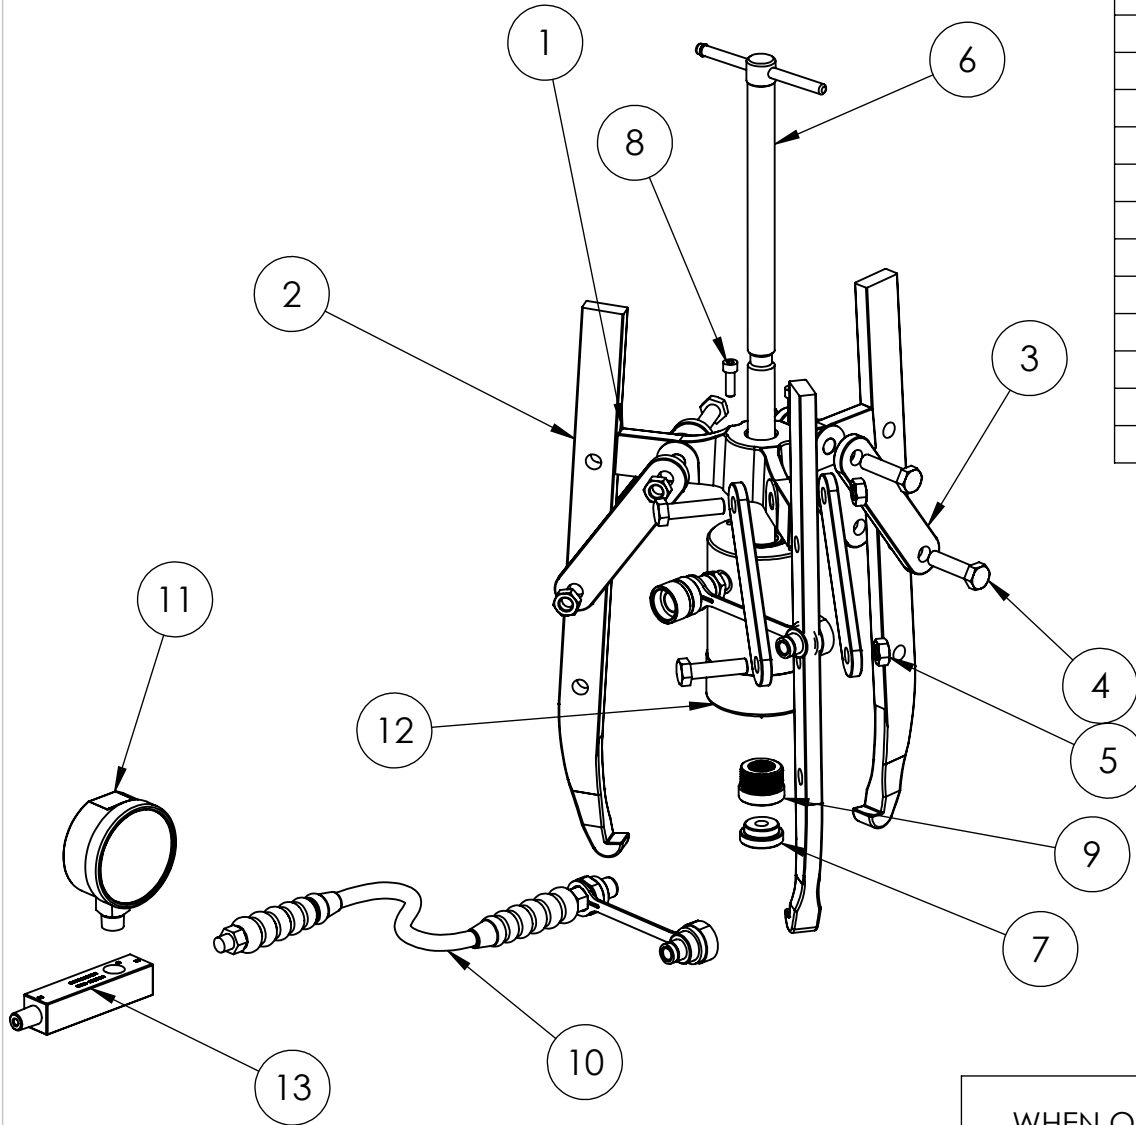

ITEM NO.	PART NUMBER	DESCRIPTION	QTY.	1	
1	PK203	TRIPLE CROSSHEAD	1	2	6462
2	PK204	PULLER LEGS	3	3	
3	PK205	STRAP	6	4	
4	PK206	STRAP BOLT	6	5	
5	PK207	STRAP NUT	6	6	
6	PK208	ADJUSTING SCREW	1	7	
7	PK210	PUSH PAD	1	8	
8	BLC008KD025	SOCKET CAP HD SCREW	2	9	
9	HA202T	THREADED SADDLE	1	10	
10	HC2	HOSE ASSEMBLY	1	11	
11	HG23	PRESSURE GAUGE 0-23 TONNES.	1	12	
12	HHS202	SINGLE ACTING HOLLOW CYLINDER	1	13	
13	HGA2	GAUGE BLOCK	1	14	

NOTE: PK20-HP HAND PUMP NOT SHOWN.

15
16
17
18
19
20

**IMPORTANT**

WHEN ORDERING SPARES YOU MUST STATE THE FULL PART NUMBER AND THE PRODUCT SERIAL NUMBER - FROM THE LABEL TO PROTECT YOUR WARRANTY ALWAYS USE GENUINE HI-FORCE PARTS.