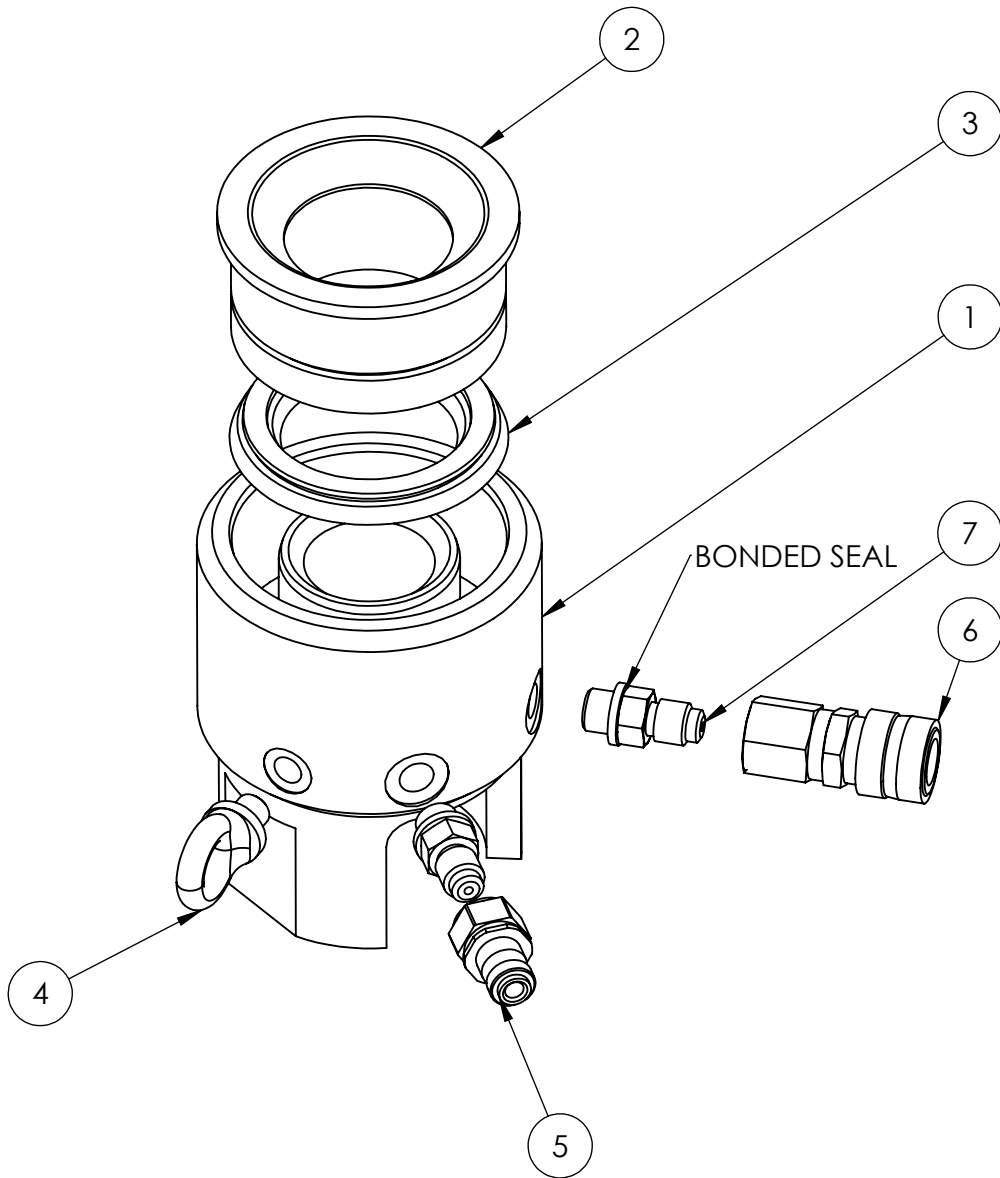

ITEM NO.	PART NUMBER	DESCRIPTION	QTY.
1	BTC056CJ002	CYLINDER	1
2	BTC056PJ002	PISTON	1
3	X	OUTER SEAL	1
4	X	INNER SEAL	1
5	BS4278-M12	EYEBOLT	2
6	STMC4	NIPPLE	1
7	STFC4	COUPLER	1
8	STN1P4-C	ADAPTER	2

REVISION

1	
2	
3	4093
4	
5	
6	
7	
8	
9	
10	
11	
12	
13	
14	
15	
16	
17	
18	
19	
20	

ITEMS MARKED "X" ARE AVAILABLE IN SERVICE KIT STU3LCTP2-K ONLY

IMPORTANT

WHEN ORDERING SPARES YOU MUST STATE THE FULL PART NUMBER AND THE PRODUCT SERIAL NUMBER - FROM THE LABEL TO PROTECT YOUR WARRANTY ALWAYS USE GENUINE HI-FORCE PARTS.

ITEM NO.	PART NUMBER	DESCRIPTION	QTY.
1	BTC056CJ002	CYLINDER	1
2	BTC056PJ002	PISTON	1
3	STU3LCTP1-K	PISTON SEAL	1
4	BS4278-M12	EYEBOLT	2
5	STMC4	NIPPLE	1
6	STFC4	COUPLER	1
7	STN1P4-C	ADAPTER	2

REVISION

ITEM NO.	PART NUMBER	DESCRIPTION	QTY.
1	BTC056CJ002 (NOTE 1 & 2)	CYLINDER	1
2	BTC056PJ002 (NOTE 1)	PISTON	1
3	STU3LCTP1-K	PISTON SEAL	1
4	BS4278-M12	EYEBOLT	1
5	STMC4	NIPPLE	1
6	STFC4	COUPLER	1
7	STN1P4	NIPPLE ASSY	2