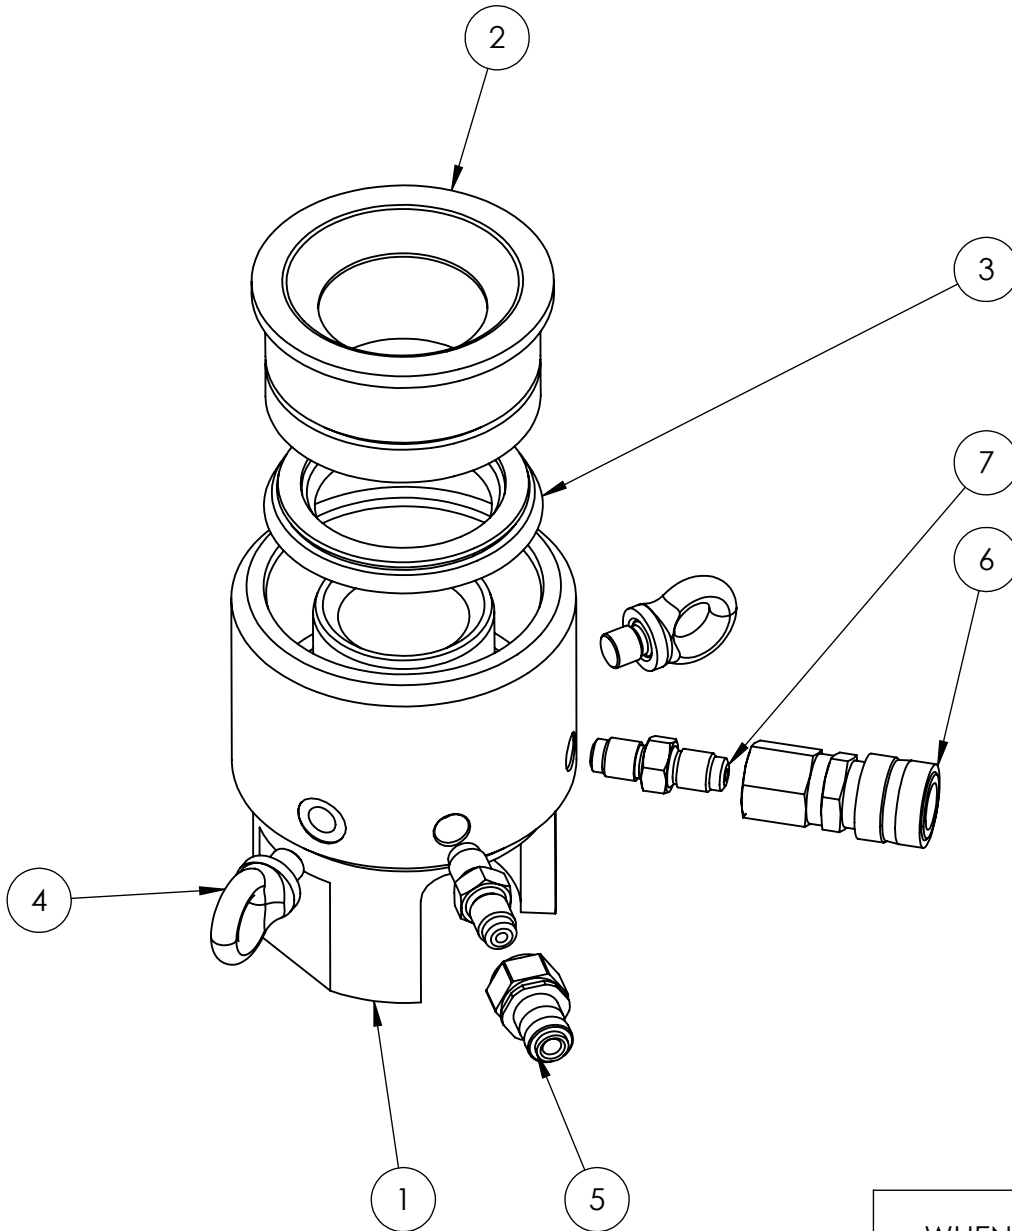

ITEM NO.	PART NUMBER	DESCRIPTION	QTY.
1	BTC056CJ002	CYLINDER	1
2	BTC056PJ002	PISTON	1
3	X	OUTER SEAL	1
4	X	INNER SEAL	1
5	BS4278-M12	EYEBOLT	2
6	STMC4	NIPPLE	1
7	STFC4	COUPLER	1
8	STN1P4-C	ADAPTER	2

REVISION

1	
2	
3	4093
4	
5	
6	
7	
8	
9	
10	
11	
12	
13	
14	
15	
16	
17	
18	
19	
20	

ITEMS MARKED "X" ARE AVAILABLE IN SERVICE KIT STU3LCTP2-K ONLY

IMPORTANT

WHEN ORDERING SPARES YOU MUST STATE THE FULL PART NUMBER AND THE PRODUCT SERIAL NUMBER - FROM THE LABEL TO PROTECT YOUR WARRANTY ALWAYS USE GENUINE HI-FORCE PARTS.

ITEM NO.	PART NUMBER	DESCRIPTION	QTY.
1	BTC056CJ002	CYLINDER	1
2	BTC056PJ002	PISTON	1
3	STU3LCTP1-K	PISTON SEAL	1
4	BS4278-M12	EYEBOLT	2
5	STMC4	NIPPLE	1
6	STFC4	COUPLER	1
7	STN1P4-C	ADAPTER	2

REVISION

ITEM NO.	PART NUMBER	DESCRIPTION	QTY.
1	BTC056CJ002 (NOTE 1 & 2)	CYLINDER	1
2	BTC056PJ002 (NOTE 1)	PISTON	1
3	STU3LCTP1-K	PISTON SEAL	1
4	BS4278-M12	EYEBOLT	1
5	STMC4	NIPPLE	1
6	STFC4	COUPLER	1
7	STN1P4	NIPPLE ASSY	2