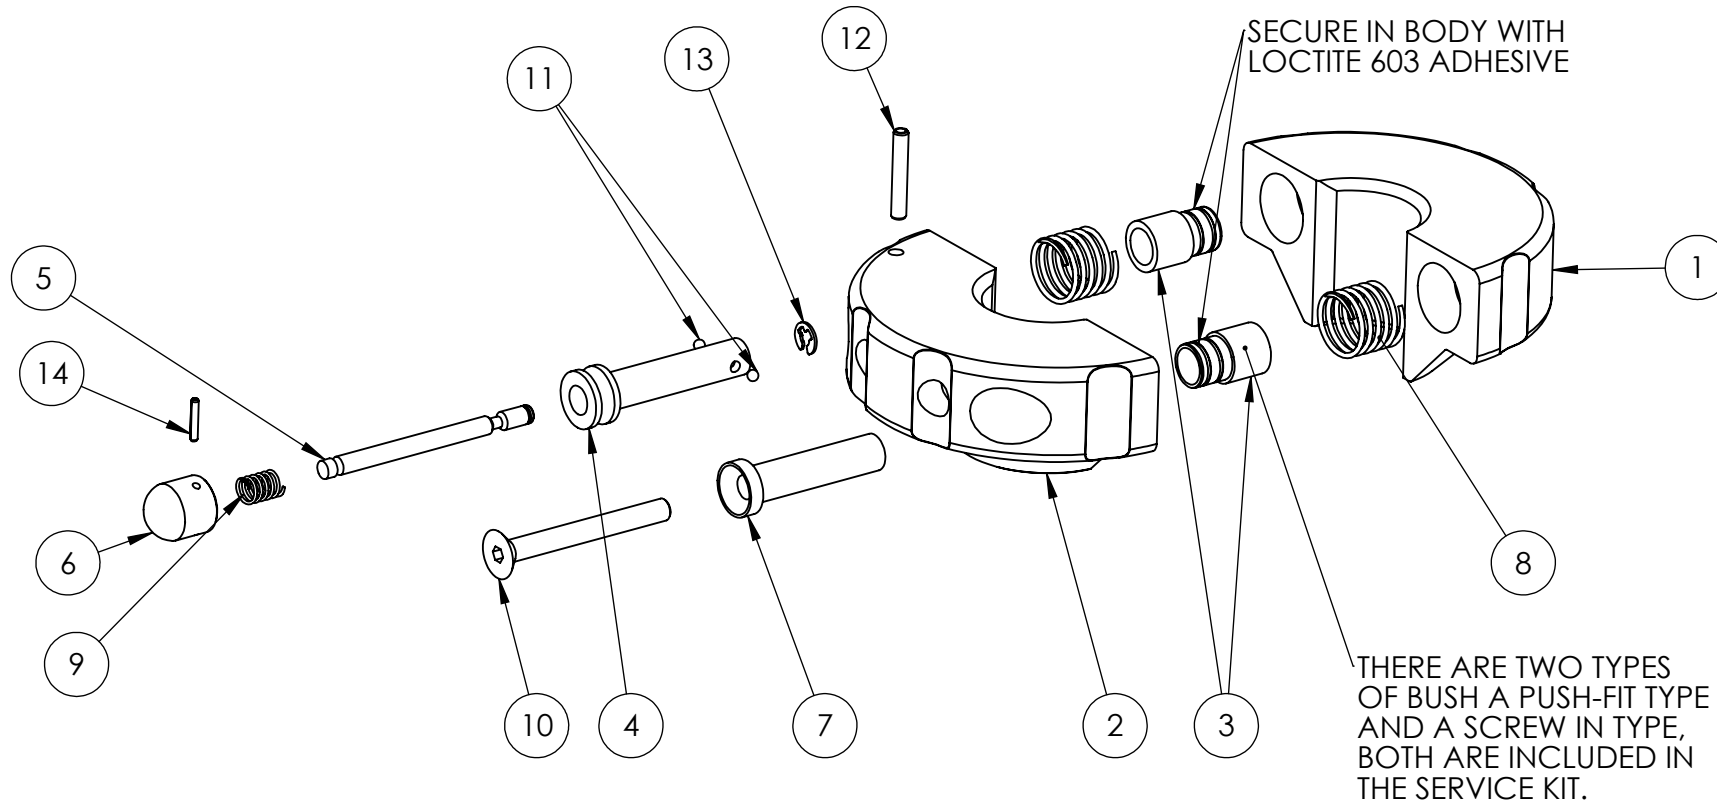

REVISION	
1	4151
2	4256
3	4257
4	
5	
6	
7	
8	
9	
10	
11	
12	
13	
14	
15	
16	
17	
18	
19	
20	

TENSIONER SERIES	QUICKFIT PULLER	SERVICE KIT
STU1	QFP1	QFP12TP1-K
STU2	QFP2	
STU3	QFP3	QFP34TP1-K
STU4	QFP4	QFP5TP1-K
STU5	QFP5	QFP67TP1-K
STU6	QFP6	
STU7	QFP7	

ITEMS 1 AND 2 NOT AVAILABLE AS SPARE PARTS
ITEMS 3-14 ARE INCLUDED IN SERVICE KIT

IMPORTANT
WHEN ORDERING SPARES YOU MUST STATE THE FULL PART NUMBER AND THE PRODUCT SERIAL NUMBER - FROM THE LABEL
TO PROTECT YOUR WARRANTY ALWAYS USE GENUINE HI-FORCE PARTS.